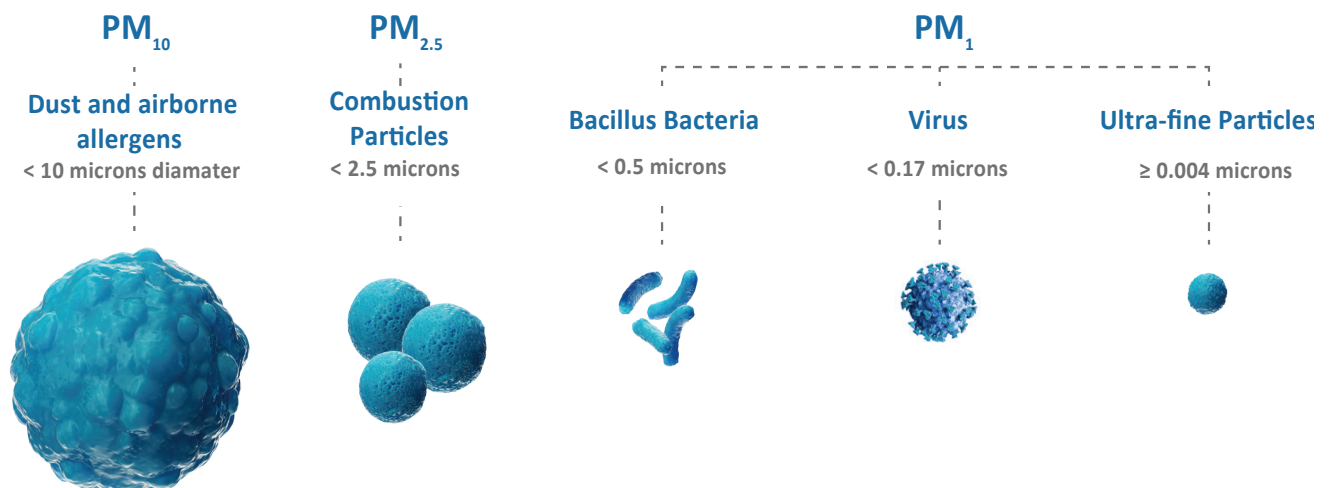

#### 3. HEPA (High Efficiency Particulate Air) filter captures the finest particles

- Filters harmful bacteria and viruses.\*
- Removes over 99% of airborne bacteria within an hour.\*
- Filters ultra fine particles as small as 0.015 microns that can get deep into the lungs, creating a serious health risk.
- SelectFilter Plus filtration technology removes 90% of airborne pollen.

\*Tested particle 1-pass removal efficiency at 3rd party lab on SelectFilter Plus. Particle removal efficiency is tested according to standard GB/T6165:2008. Actual performance can be influenced by the environment it is used in; the filter does not guarantee 100% removal of particles. Bacterial removal rate tested at 3rd party test laboratory on Staphylococcus Aureus removal rate, according to GB21551.3-2010. Tested according to GB/T18801-2015 in 3 m<sup>3</sup> chamber during 20 minutes for PM2.5 and 60 minutes for gases.

## Philips unique SelectFilter Plus technology removes up to 90% of airborne pollen allergens.

These results were independently tested by the respected biomedical research organization, **Airmid Healthgroup**. Airmid tests prove filtration is achieved in just a single pass of air through the **Philips SelectFilter Plus** (known as the single pass efficiency test).

## Particulate matter really matters.

**Particulate matter (PM)** is a term used to describe the mixture of microscopic air pollutants. It can be quantified to describe the size of particles in the air. For example, PM<sub>2.5</sub> means the mass per cubic meter of air of particles with a size (diameter) generally less than 2.5 microns.