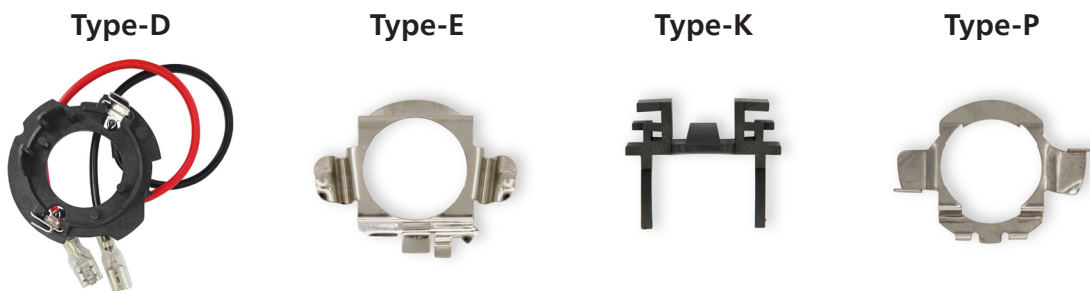

Philips LED Adapter Rings Applications

Year(s)	Make	Model	Adapter
2010	Volkswagen	Bora	Adapter E
2017-2019	Volkswagen	Golf Alltrack	Adapter D
2015-2021	Volkswagen	Golf	Adapter D
2015-2019, 2022	Volkswagen	Golf R	Adapter D
2015-2019	Volkswagen	Golf SportWagen	Adapter D
2015-2023	Volkswagen	GTI	Adapter D
2011-2018	Volkswagen	Jetta	Adapter P
2010-2018	Volkswagen	Jetta	Adapter E
2010, 2012-2018	Volkswagen	Passat	Adapter E

If your application is not listed, call customer service for more information at 866-254-6989.

Lumileds
Commercial Canada Inc.
Vancouver, British Columbia V7X 1L3
www.philips.com/automotive

For more information, please contact your Lumileds sales account manager or customer service at: **866-254-6989** | philipsautoorders@lumileds.com

2023 © Lumileds Holding B.V. All rights reserved. The Philips trademark and the Philips shield emblem are registered trademarks of Koninklijke Philips N.V.