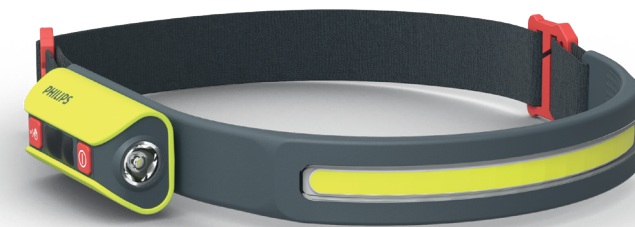

Premium LED light with multiple outputs

- 500 Lumens
- 250 Lumens
- 180 Lumens

Precision light with ergonomic design and wide beam angle

- 90°
- 100°

High CRI95 main light and unique UV light for leak detection

Premium LED light with multiple outputs

Precision light with flexible hose spotlight and wide beam angle

Long operating time in different light modes

Strong magnet and 360° rotatable hook

Compatible with the Multi Dock Station*

Premium LED light with multiple outputs

Precision light with a smart, ergonomic design and wide beam angle

Long operating time in different light modes

Strong magnet and 45° rotatable magnetic clip

Fully charged within 2 hours via USB-C plus battery life indicator

Resistant to impacts, water, and solvents

Xperion 6000 Headlamp

Dual mode LED headlamp

The Headlamp headband-mounted work light puts brilliant LED illumination right on the task at hand. Powered by state-of-the-art Xperion LED chips, the Headlamp features two light sources. Across the front of the headband, an LED light strip provides a broad beam of light of up to 300 Lumens in Boost mode and up to 150 Lumens in Eco mode. A spotlight mounted on the side of the headband provides a narrow, intense beam of up to 120 Lumens. The hands-free motion detection feature allows you to turn on and off the light without touching it. The Headlamp is resistant to solvents and is rated IK07/IP65 against impacts and dust and water intrusion.