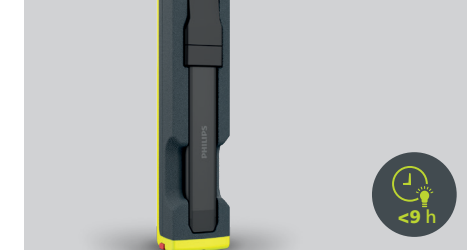

Premium LED light with multiple outputs

Precision light with flexible hose spotlight and wide beam angle

Long operating time in different light modes

Strong magnet and 360° rotatable hook

Compatible with the Multi Dock Station*

Resistant to impacts, water, and solvents

*Accessory sold separately

Xperion 6000 Slim

Perfect for narrow spaces

The versatile Philips Xperion 6000 Slim is ideal for narrow spaces. Featuring 500 Lumens in Boost and 250 Lumens in Eco mode, its unique 270° rotating light module helps you direct the powerful beam where you need it. The spotlight delivers 150 Lumens and up to 9 hours of run time.

Premium LED light with multiple outputs

Unique 270° rotating light module and wide beam angle

Long operating time in different light modes

Strong magnet and 360° rotatable hook

Compatible with Find My Device and Multi Dock Station*