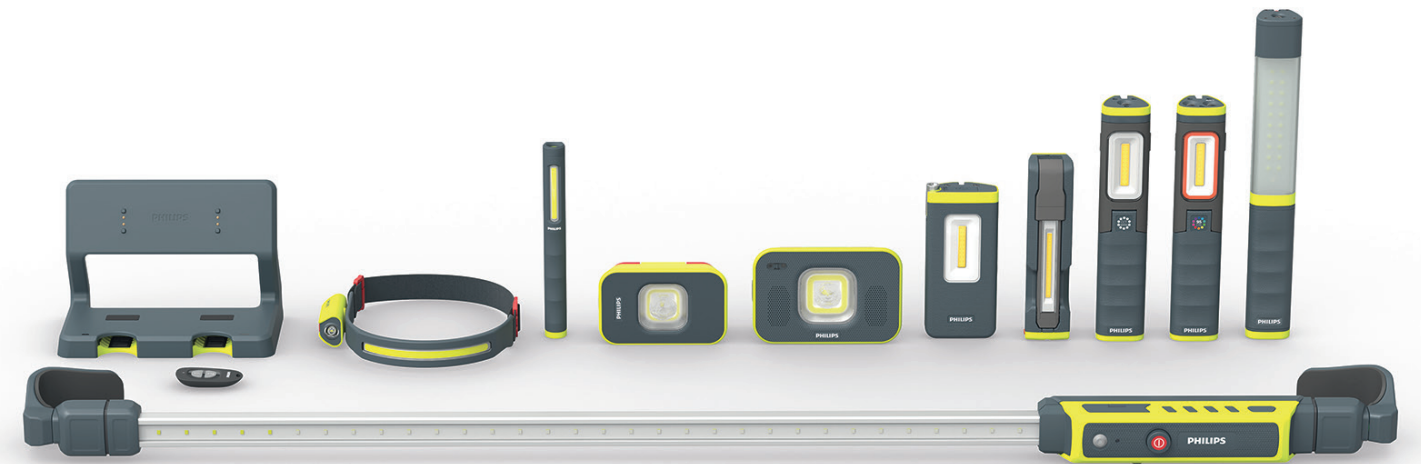

Discover our **Xperion 6000** LED work lights

Philips Xperion 6000 LED work lights were conceived, engineered, and built for auto service professionals.

With their state-of-the-art Philips Xperion LED chips, incredibly rugged construction, and innovative features such as 360° rotating hooks, hinged light panels, and multiple illumination modes, these lights are designed to deliver years of reliable service and brilliant illumination in shop bays and anywhere superior lighting is needed.

The Philips Xperion 6000 LED work light line includes six hand-held lights, two flood projector lights, an under hood extendable light, a wearable headlamp, a multi-dock charging station, and the Find My Device accessory.