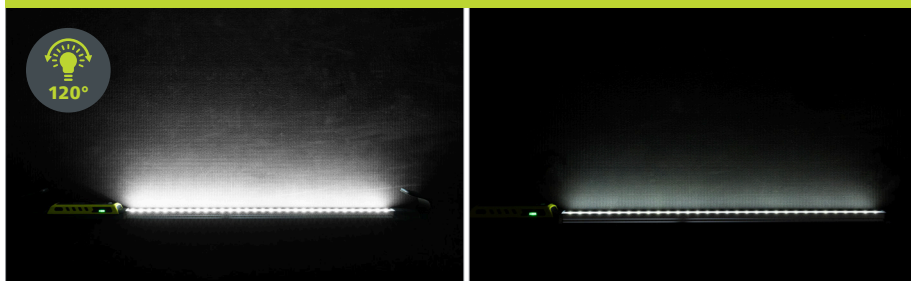

Xperion 6000 UV Pillar

Advanced lighting performance that lasts

Our premium work light, the Philips Xperion 6000 UV Pillar, is a multi-purpose work light with exceptionally long battery life. It features three light sources – a main light that's rated CRI95 for critical color matching, a UV inspection light, and a 180 Lumens Spotlight.

Premium LED light with multiple outputs

- 500 Lumens
- 250 Lumens
- 180 Lumens

Precision light with ergonomic design and wide beam angle

- 90°
- 100°

High CRI95 main light and unique UV light for leak detection

32 high quality LEDs

Telescopic extendable mount from both sides

Resistant to impacts, water, and solvents

Motion detection function

Bright 120° wide beam angle; Dimmable light output

Multi Dock Station

Docking station for charging multiple devices