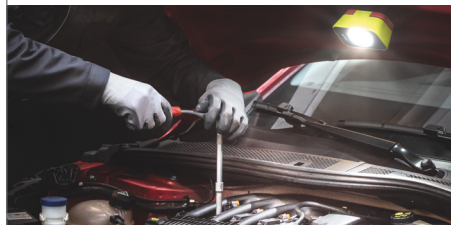

Flood Mini

Floodlight			500 Lumens	Up to 3 h
Spotlight			250 Lumens	Up to 5 h
Light angle/light function			100°	Light setting memory
Special light features			Zoom light	Compact design
Fixture			180° rotatable handle	Magnetic handle
Grip/grease resistance			ABS*	Garage proof
Robustness			IP65	IK07
Lithium battery power supply			<3.5 h	USB Type-C
Additional accessories			Find My Device**	Multi Dock Station**