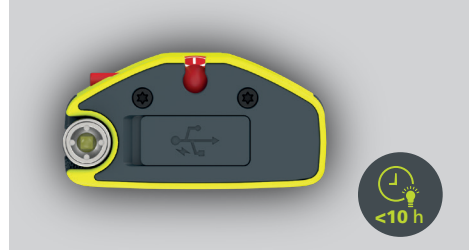

- 500 Lumens
- 250 Lumens
- 180 Lumens

Precision light with ergonomic design and wide beam angle

- 90°
- 100°

Long operating time in different light modes

- <12 h

Strong magnet and 360° rotatable hook

Compatible with Find My Device and Multi Dock Station*

Resistant to impacts, water, and solvents

- IP65
- IK07

*Accessories sold separately

Xperion 6000 Pocket

The compact but powerful light

Its wide-beam light delivers up to 300 Lumens in Boost mode to give you the bright light you need. With an ultra-flexible 100 Lumens, 10 inch hose spotlight, the compact, powerful Philips Xperion 6000 Pocket is perfect for confined spaces.

Premium LED light with multiple outputs

Precision light with flexible hose spotlight and wide beam angle

Long operating time in different light modes

Strong magnet and 360° rotatable hook

Compatible with the Multi Dock Station*

Resistant to impacts, water, and solvents

*Accessory sold separately

Xperion 6000 Slim

Perfect for narrow spaces

The versatile Philips Xperion 6000 Slim is ideal for narrow spaces. Featuring 500 Lumens in Boost and 250 Lumens in Eco mode, its unique 270° rotating light module helps you direct the powerful beam where you need it. The spotlight delivers 150 Lumens and up to 9 hours of run time.