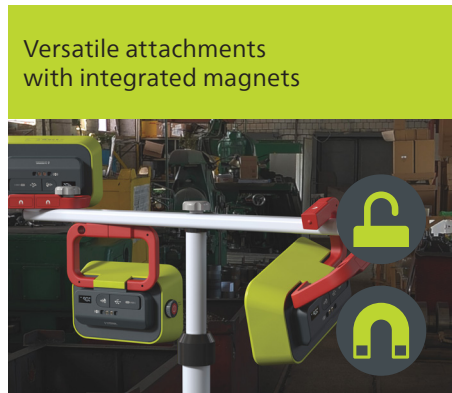

Xperion 6000 Flood Audio

Audio LED projector light

With its 1000 Lumens Floodlight, 250 Lumens variable beam Spotlight, the Philips Xperion 6000 Flood audio-enabled projector gets the job done. The smart-zoom knob and motion sensor simplify control, while Bluetooth speakers are music to the ears.