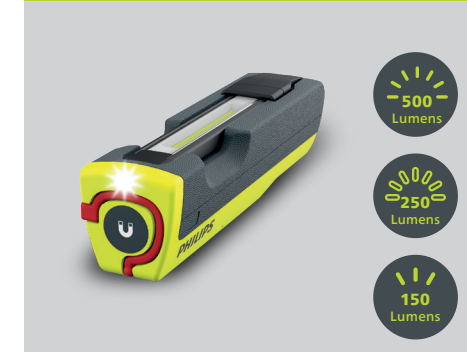

Premium LED light with multiple outputs

- 500 Lumens
- 250 Lumens
- 180 Lumens

Precision light with ergonomic design and wide beam angle

- 90°
- 100°

High CRI95 main light and unique UV light for leak detection

Premium LED light with multiple outputs

Precision light with flexible hose spotlight and wide beam angle

Long operating time in different light modes

Strong magnet and 360° rotatable hook

Compatible with the Multi Dock Station*

Resistant to impacts, water, and solvents

*Accessory sold separately

Xperion 6000 Slim

Perfect for narrow spaces

The versatile Philips Xperion 6000 Slim is ideal for narrow spaces. Featuring 500 Lumens in Boost and 250 Lumens in Eco mode, its unique 270° rotating light module helps you direct the powerful beam where you need it. The spotlight delivers 150 Lumens and up to 9 hours of run time.

Premium LED light with multiple outputs

Unique 270° rotating light module and wide beam angle

Long operating time in different light modes

Strong magnet and 360° rotatable hook

Compatible with Find My Device and Multi Dock Station*