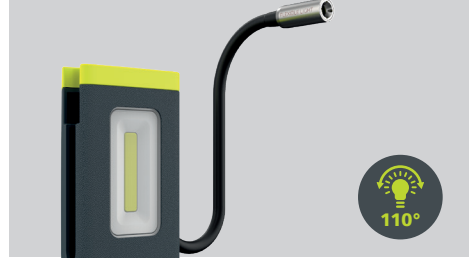

- 500 Lumens
- 250 Lumens
- 180 Lumens

Precision light with ergonomic design and wide beam angle

- 90°
- 100°

Long operating time in different light modes

- <12 h

Strong magnet and 360° rotatable hook

Compatible with Find My Device and Multi Dock Station*

Resistant to impacts, water, and solvents

- IP65
- IK07

*Accessories sold separately

Xperion 6000 Pocket

The compact but powerful light

Its wide-beam light delivers up to 300 Lumens in Boost mode to give you the bright light you need. With an ultra-flexible 100 Lumens, 10 inch hose spotlight, the compact, powerful Philips Xperion 6000 Pocket is perfect for confined spaces.

Premium LED light with multiple outputs

Precision light with flexible hose spotlight and wide beam angle

Long operating time in different light modes

Strong magnet and 360° rotatable hook

Compatible with the Multi Dock Station*

Resistant to impacts, water, and solvents

*Accessory sold separately

Xperion 6000 Slim

Perfect for narrow spaces

The versatile Philips Xperion 6000 Slim is ideal for narrow spaces. Featuring 500 Lumens in Boost and 250 Lumens in Eco mode, its unique 270° rotating light module helps you direct the powerful beam where you need it. The spotlight delivers 150 Lumens and up to 9 hours of run time.