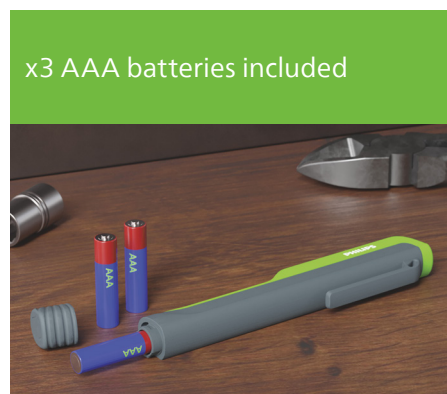

Xperion 3000 X30PECOX1 (Pen Economy) Compact worker's companion

The Philips Xperion 3000 Pen Economy is an ultra-compact LED work light that features a 5-LED, 90 lumens main light and a 10 lumen spotlight. Rated IP20/IK07 for resistance to impacts, water, and dust, it provides up to 10 hours of use. It's powered by 3 AAA batteries (included).

Xperion 3000 X30PECOB1 (Pen Economy Bulk Display) Compact worker's companion

Self-liquidating counter-top display comes with 20 Pen Economy Work Lights.*

*When you place your order for 1 display you will receive 20 pens and the display.