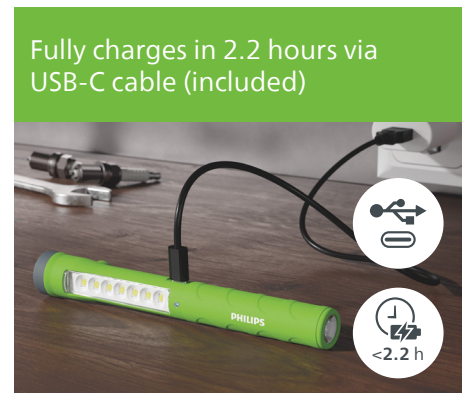

Xperion 3000 X30PENX1 (Penlight)

Portable LED inspection tool

Compact enough to carry with you all day, the Philips Xperion 3000 Penlight features a 100 lumen, 7-LED main light and a 50 lumen spotlight. Rated IP20/IK06 for resistance to impacts, water, and dust. USB-C cable included.