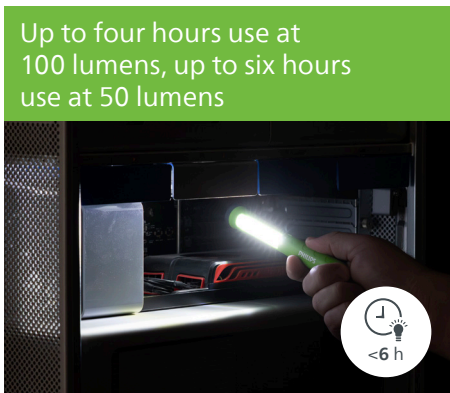

Xperion 3000 X30PENX1 (Penlight)

Portable LED inspection tool

Compact enough to carry with you all day, the Philips Xperion 3000 Penlight features a 100 lumen, 7-LED main light and a 50 lumen spotlight. Rated IP20/IK06 for resistance to impacts, water, and dust. USB-C cable included.