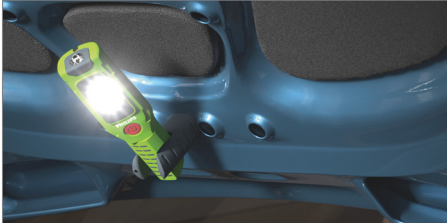

## X30PILLX1 (Pillar)

Boost light		
	500 lm	Up to 2.5 h
Eco light		
	200 lm	Up to 8 h
Spotlight		
	120 lm	Up to 8.5 h
Light angle		
	Main light 90°	Spot 30°
Flexibility		
	180° foldable stand	90° tiltable light module
Special features	Dual hooks	
Fixture	360° rotatable hooks	3 magnets
Grip/grease resistance	Nylon, PC	Garage proof
Robustness	IP20	IK08
Lithium battery power supply		
	<3.5 h	USB type-C