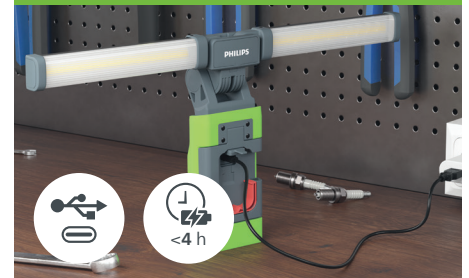

Fully charges in 4 hours via USB-C cable (included)