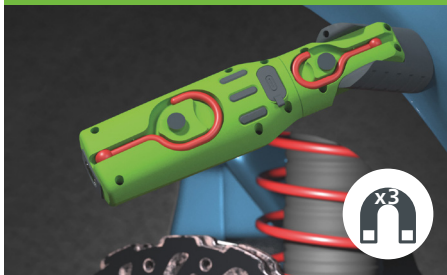

# Xperion 3000 X30PILLX1 (Pillar) Bright LED work light

With its powerful bright light, non-slip 180° folding grip, and lightweight design, the Philips Xperion 3000 Pillar provides up to 500 lumens from its 6-LED main light and 120 lumens from its spotlight. For hands-free use, it features two 360° rotatable hooks and three magnets with soft-touch plastic to protect painted surfaces. Rated IP20/IK08 for resistance to impacts, water, and dust, it provides up to 8.5 hours of use from a single charge. USB-C cable included.

Choose 500 or 200 lumens output from main light

Focused spotlight provide 120 lumens output

Three magnets for metal mounting - soft touch plastic protects paint

Two 360° rotating hooks for hands-free use