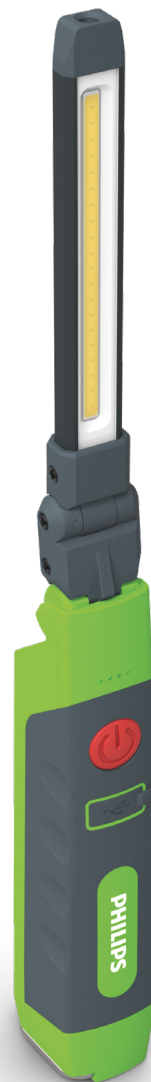

Magnetic base/grip folds 180°

Robust, shock-resistant housing

# Xperion 3000 X30SLIMX1 (Slim) Slim, foldable LED work light

The versatile, ultra-thin Philips Xperion 3000 Slim provides up to 500 lumens of illumination. Its 270° pivoting light bar makes it easy to aim the light where you need it. For hands-free work, it includes a 360° rotatable, retracting hook and a tilting magnetic base with soft-touch plastic to protect painted surfaces. Rated IP20/IK08 for resistance to impacts, water, and dust, it provides up to eight hours of use on a single charge. USB-C cable included.

Choose 500 or 200 lumens output - up to eight hours use at 200 lumens

150 lumens focused spotlight in tip of lightbar

Magnet in base for metal mounting - soft touch plastic protects paint

360° rotating hook for hands-free use